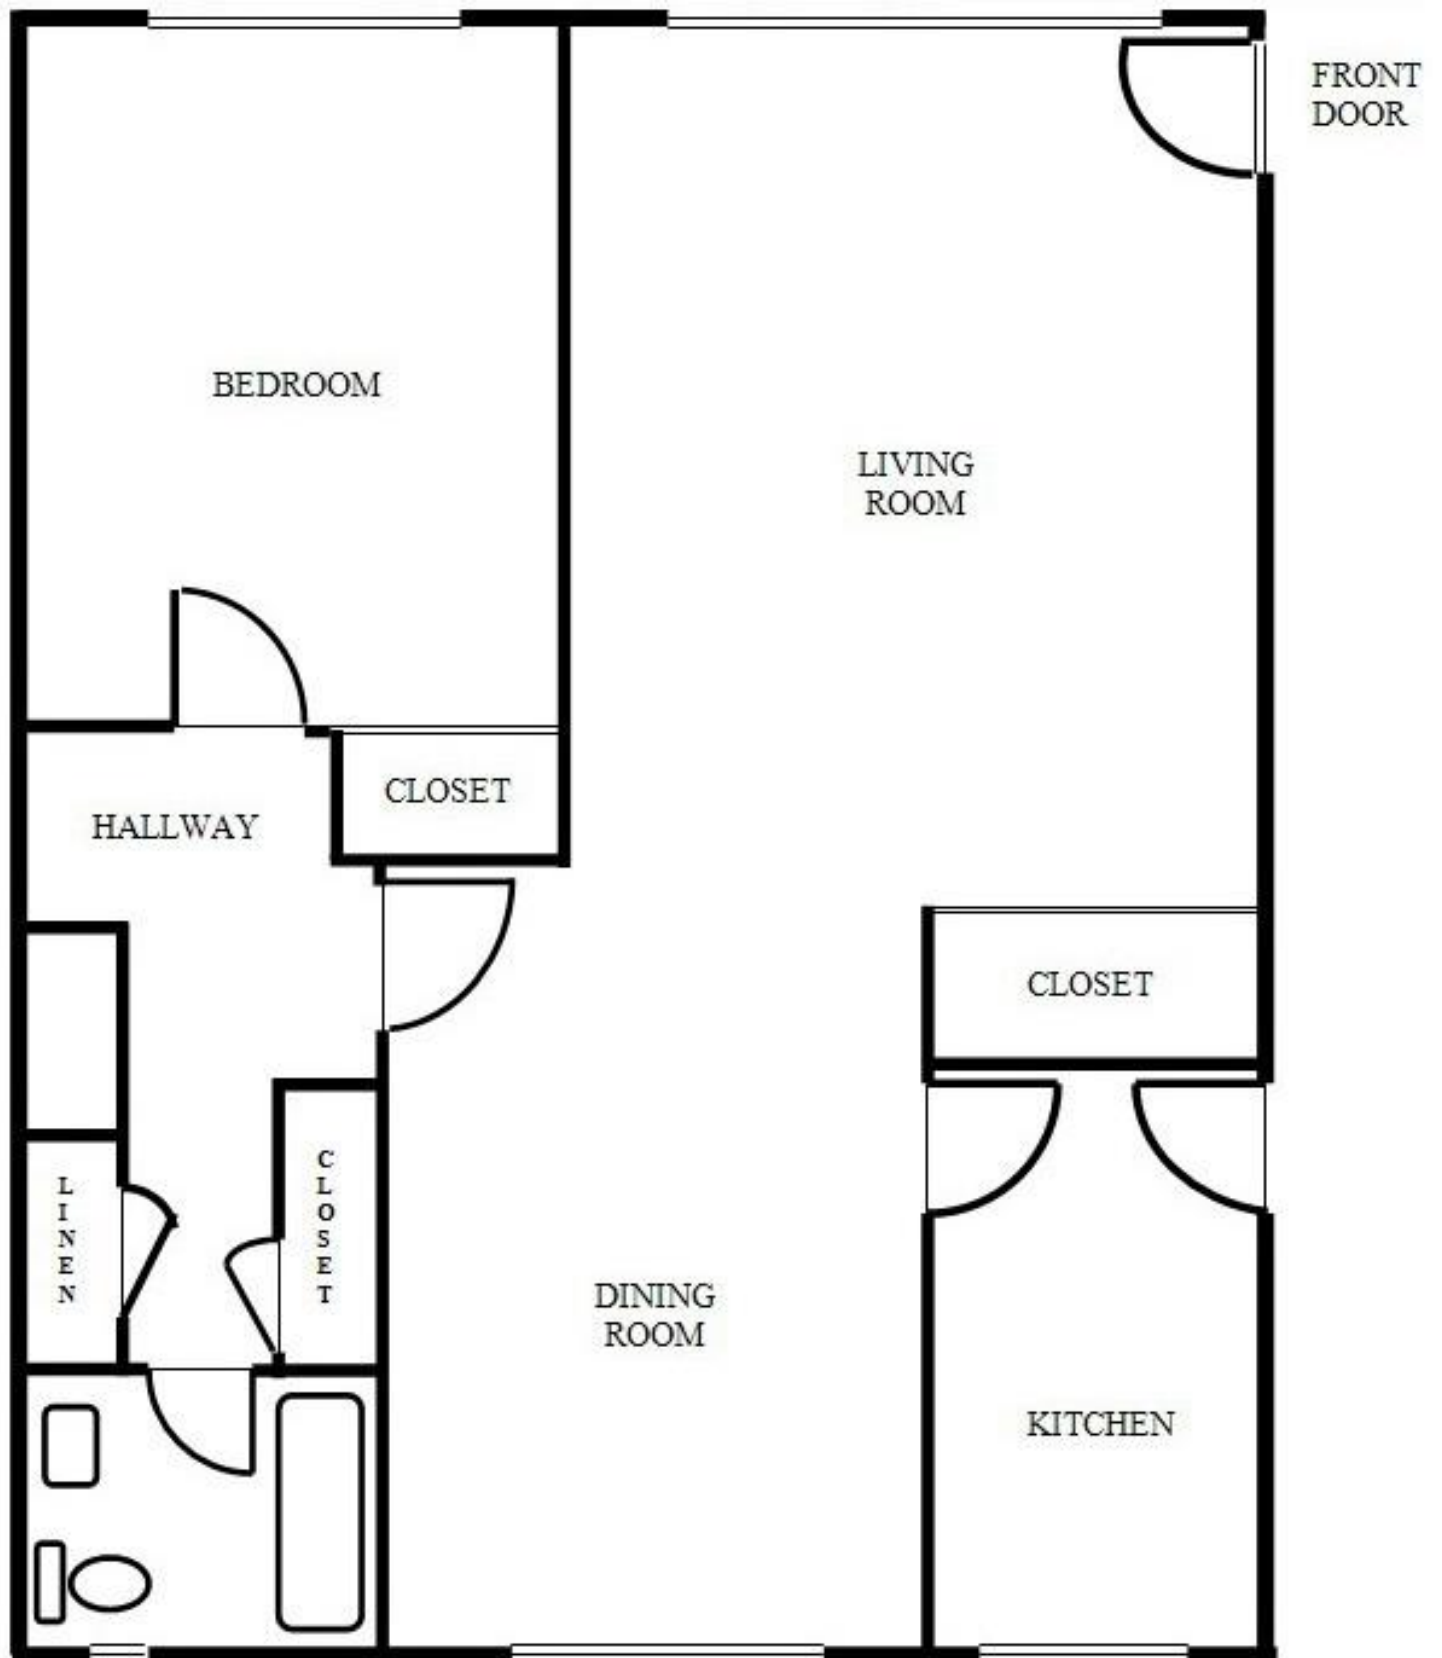

- **Hardwood floors**
- **Ceiling fans in every room**
- **Window A/C units**
- **Gas stove and gas heaters**

Security Deposit: One Month Rent

[One Bedroom Apartment Floor Plan \(rent it for \\$750 per month\)](#)

Two Bedroom Apartment Floor Plan (rent it for \$875 per month)

Security Deposit: One Month Rent