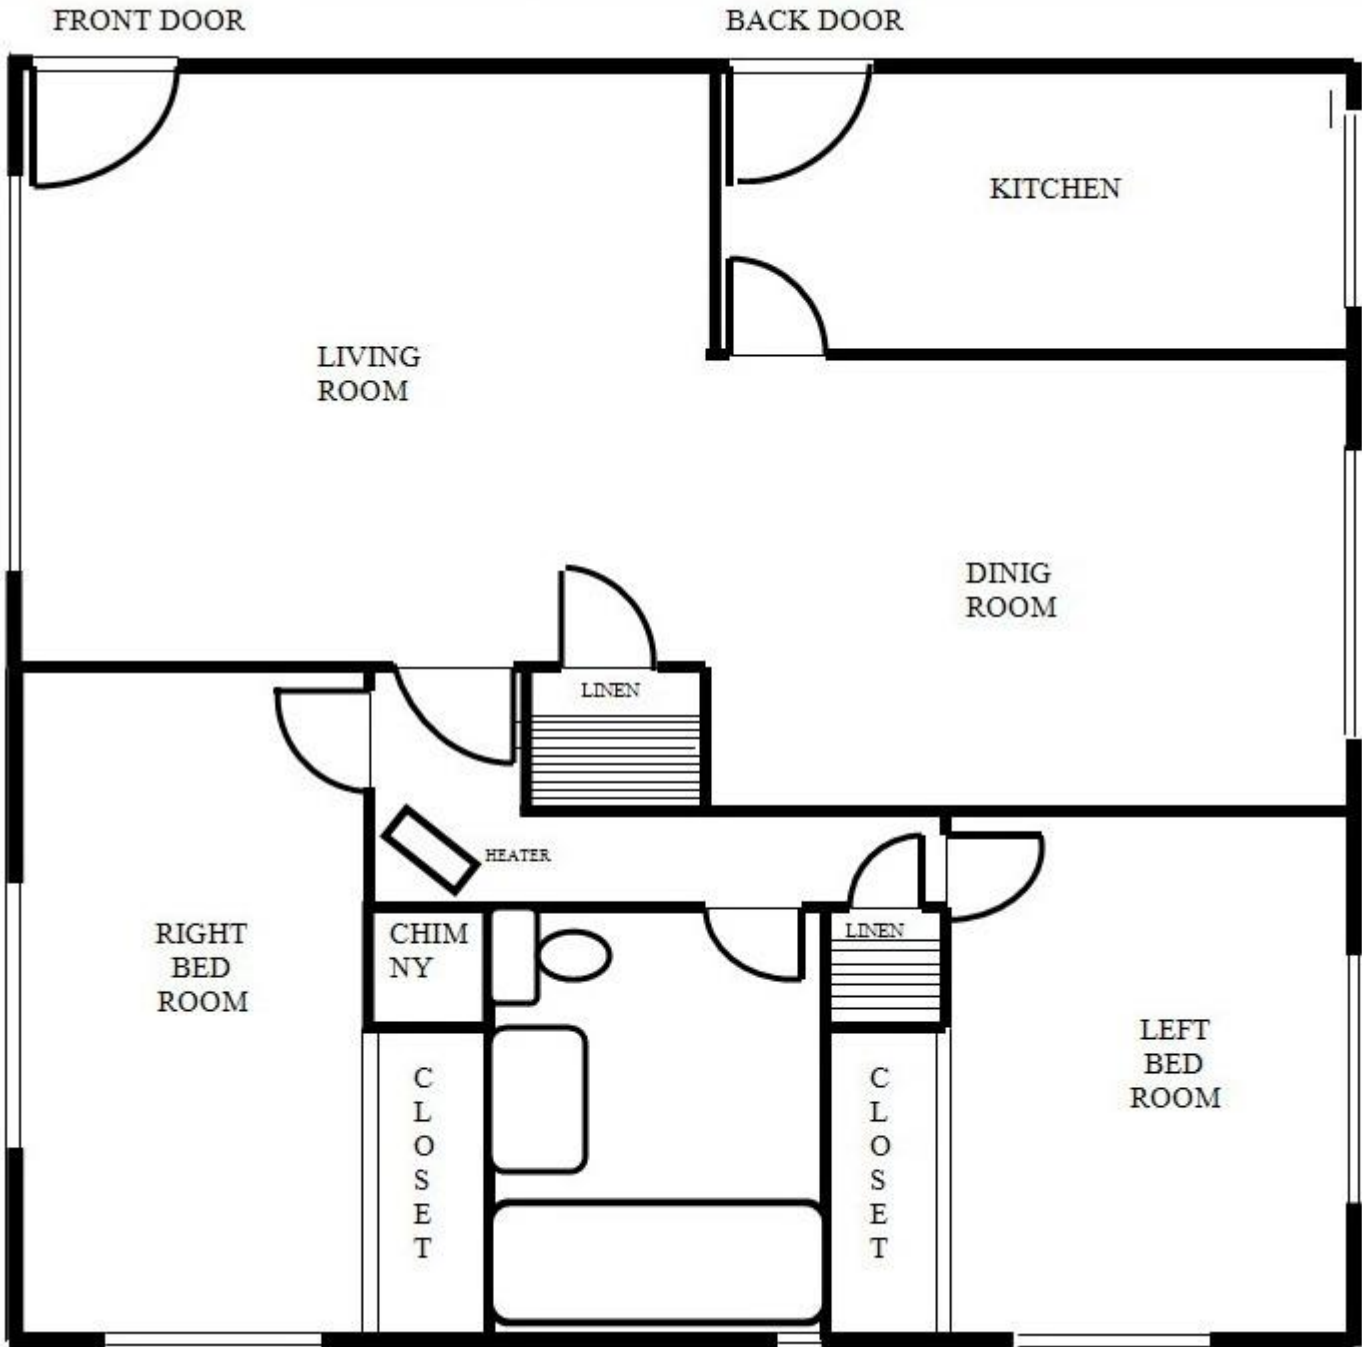

- **Hardwood floors**
- **Ceiling fans in every room**
- **Window A/C units**
- **Gas stove and gas heaters**

Security Deposit: One Month Rent

[One Bedroom Apartment Floor Plan \(rent it for \\$750 per month\)](#)

Two Bedroom Apartment Floor Plan (rent it for \$875 per month)

Security Deposit: One Month Rent